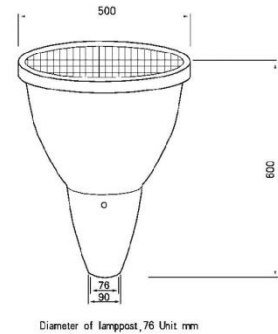

## Solar Garden Pole Light

### Technology Parameters :

**Solar Panel :** 18v 23w high efficiency ,  
**Light Source :** SensLights, LEDs 12w ,18mil

**Luminous Flux:** 1200lm ~ 1320lm

**Color Temperature :** 3500 ~7500K

**Induction Angle and Distance (beam Angle) :** 120 Degree

**Battery :** 12V 14mAh li-ion battery

Discharging time:14 ( 100% Power)

Charging time:8-9hrs (1000w/m<sup>2</sup>)

**Product Material:** 6063 Aluminum PC

**Work Temperature:** -20°C-65°C

Protect Level: IP65

**Products Size :** 500MM \* 600MM

Net weight: 8.7Kg

Diameter of Mounted lamppost: 76mm

**Working time :** intelligent Light control automatic. Auto On at night and off daytime for charging. Optional PIR motion sensor for energy saving , people come closer , high light for 30s , no motion keep dim 10% until dawn . Keep work 3-5days after fully charged .