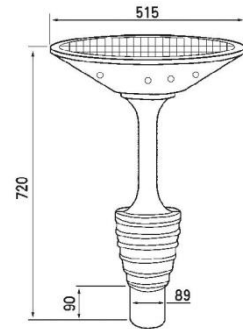

No Wiring No electricity!

Solar Garden Pole Light

Technology Parameters :

Solar Panel : 18v 20w high efficiency ,
Light Source : SensLights, LEDs 12w ,18mil

Luminous Flux: 1200lm ~ 1320lm

Color Temperature : 3500 ~7500K

Induction Angle and Distance (beam Angle) : 120 Degree

Battery : 12V 16mAh li-ion battery

Discharging time:14 (100% Power)

Charging time:8-9hrs (1000w/m²)

Product Material: 6063 Aluminum PC

Work Temperature: -20°C-65°C

Protect Level: IP65

Products Size : 515MM * 720MM

Net weight: 7.1Kg

Diameter of Mounted lamppost: 76mm

Diameter of lamppost,76 Unit mm

Working time : intelligent Light control automatic. Auto On at night and off daytime for charging. Optional PIR motion sensor for energy saving , people come closer , high light for 30s , no motion keep dim 10% until dawn . Keep work 3-5days after fully charged .