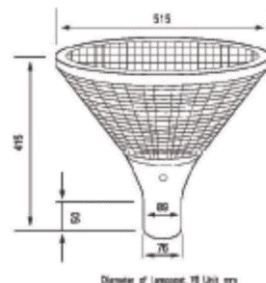

## Solar Garden Pole Light

### Technology Parameters :

**Solar Panel :** 18v 20w high efficiency ,

**Light Source :** SensLights, LEDs 12w ,18mil

**Luminous Flux:** 1200lm ~ 1320lm

**Color Temperature :** 3500 ~7500K

**Induction Angle and Distance (beam Angle) :** 120 Degree

**Products Size :** 515MM \* 570MM \*480MM

Net weight: 6.5Kg

Diameter of Mounted lamppost: 76mm

Size chart

**Working time :** intelligent Light control automatic. Auto On at night and off daytime for charging. Optional PIR motion sensor for energy saving , people come closer , high light for 30s , no motion keep dim 10% until dawn . Keep work 3-5days after fully charged .