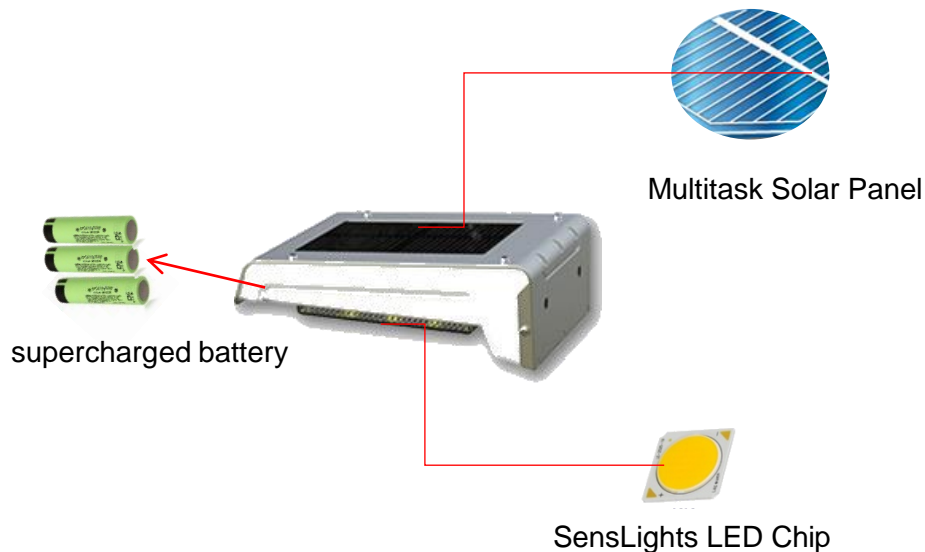

No Wiring .... No electricity!

Solar Motion Sensor Light

Technology Parameters :

1. 1, Solar panel :0.66W
2. 2, LED :16pcs ,1W, 120lumens (Natural led color : Pure white)
   LED life span:+50000hrs
3. 3, Charging Method : Solar power
4. 4, Charging time :6-8hrs
5. 5, Battery : 3pcs AAA rechargeable battery (Included)
6. 6, Material : ABS + aluminum shell
7. 7, IP level : 65
8. 8, With PIR motion sensor and light sensor
9. 9, Working Temperature: -25°C to 65°C

Product size:135*90*45mm