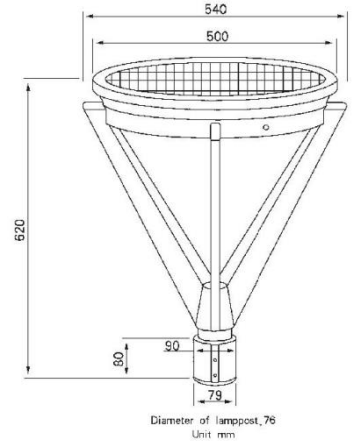

SLPVG0069G

No Wiring No electricity!

Solar Garden Pole Light

Technology Parameters :

Solar Panel : 18v 23w high efficiency ,
Light Source : SensLights, LEDs 12w ,18mil
Luminous Flux: 1200lm ~ 1320lm

Color Temperature : 3500 ~7500K

Induction Angle and Distance (beam Angle) : 120 Degree

Battery : 12V 14mAh battery

Discharging time:14 (100% Power)

Charging time:6-8hrs (1000w/m²)

Product Material: 6063 Aluminum PC

Work Temperature: -20°C-65°C

Protect Level: IP65

Products Size : 540MM * 620MM

Net weight: 8.2Kg

Diameter of Mounted lamppost: 76mm

Working time : intelligent Light control automatic. Auto On at night and off daytime for charging. Optional PIR motion sensor for energy saving , people come closer , high light for 30s , no motion keep dim 10% until dawn . Keep work 3-5days after fully charged .